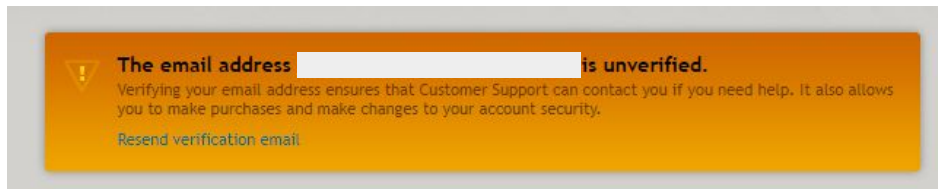

After clicking continue, you will be brought to the Account Settings Page. If you haven't verified your email address, this notification will appear on the page. Check your email and follow the instructions to verify your account.