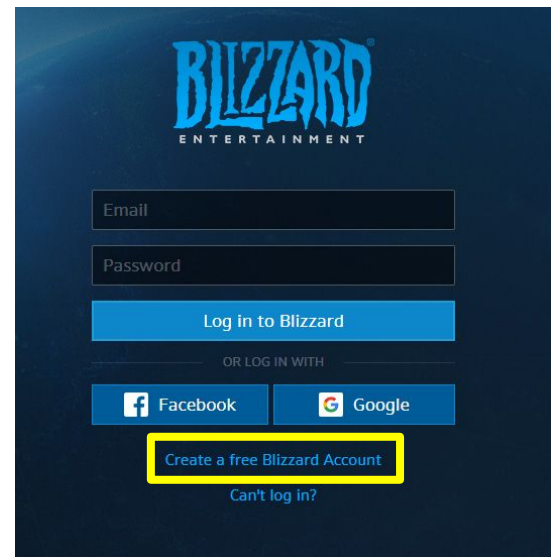

Click "Create a free Blizzard Account" under the login form.

Fill out the following form and click submit. Note that the email address you provide will be sent a confirmation email after finishing the registration process.