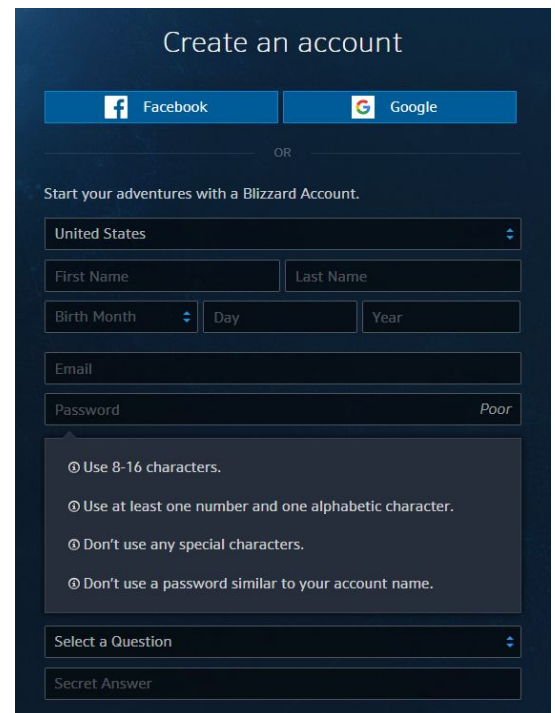

Click "Create a free Blizzard Account" under the login form.

Fill out the following form and click submit. Note that the email address you provide will be sent a confirmation email after finishing the registration process.