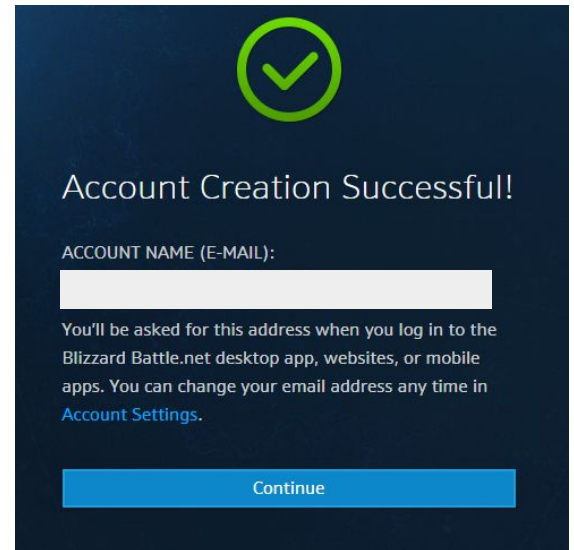

After submitting the form, you will be brought to this page. The email that you provided will appear under “ACCOUNT NAME (E-MAIL)”. Click Continue.